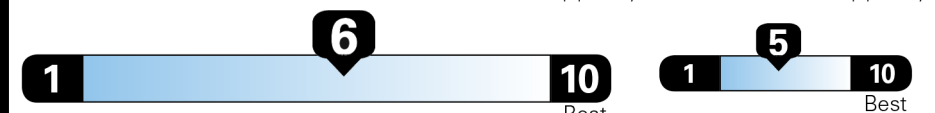

Fuel Economy & Greenhouse Gas Rating (tailpipe only) Smog Rating (tailpipe only)

This vehicle emits 295 grams CO₂ per mile. The best emits 0 grams per mile (tailpipe only). Producing and distributing fuel also create emissions; learn more at fuel economy.gov.

Actual results will vary for many reasons, including driving conditions and how you drive and maintain your vehicle. The average new vehicle gets 29 MPG and costs $8,500 to fuel over 5 years. Cost estimates are based on 15,000 miles per year at $3.30 per gallon. MPGe is miles per gasoline gallon equivalent. Vehicle emissions are a significant cause of climate change and smog.

fuel economy.gov

Calculate personalized estimates and compare vehicles

MANUFACTURER'S SUGGESTED RETAIL PRICE† $34,313.00

DELIVERY, PROCESSING AND HANDLING FEE 1,595.00

TOTAL SUGGESTED RETAIL PRICE $35,908.00

†Manufacturer's suggested retail price excludes delivery processing and handling fees, license and title fees, applicable federal, state and local taxes, and dealer and distributor options and accessories.

Delivered by Truck to: 34096
VOSS TOYOTA
2110 HELLER DRIVE
BEAVERCREEK OH45434

TML1E1N2S0F0W0